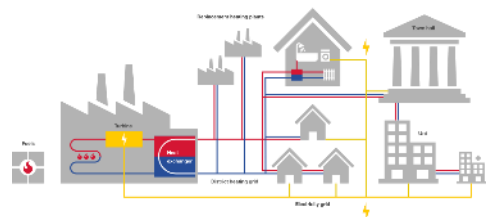

THE BUILDING

DISTRICT HEATING SYSTEM